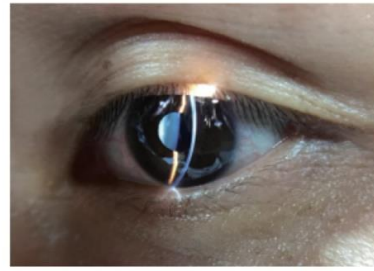

Specification

Model No.	S150D
Magnification	6X
Illumination	● ● ●
Slit Length	≥ 12mm
Slit Width (min)	0~12mm continuously adjustable
Filter	Colt blue filter
Power	Li-ion battery 3.7V/3400mAh
Illumination	LED bulb 3V/1W
Working Time	More than 6 hours
Recharging Time	3.5 hours
Net Weigh	240 g (including battery)

Image Gallery:

CE FDA Approval